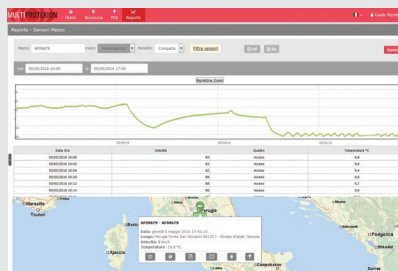

We **CERTIFY** the **TEMPERATURE** of your cargo throughout Europe from our 24/7 Operations Center

MEMBER OF  
**TAPA** EMEA  
Transported Asset Protection Association

**THERMO MATIX** allows you to **Remotely monitor and ensure that**